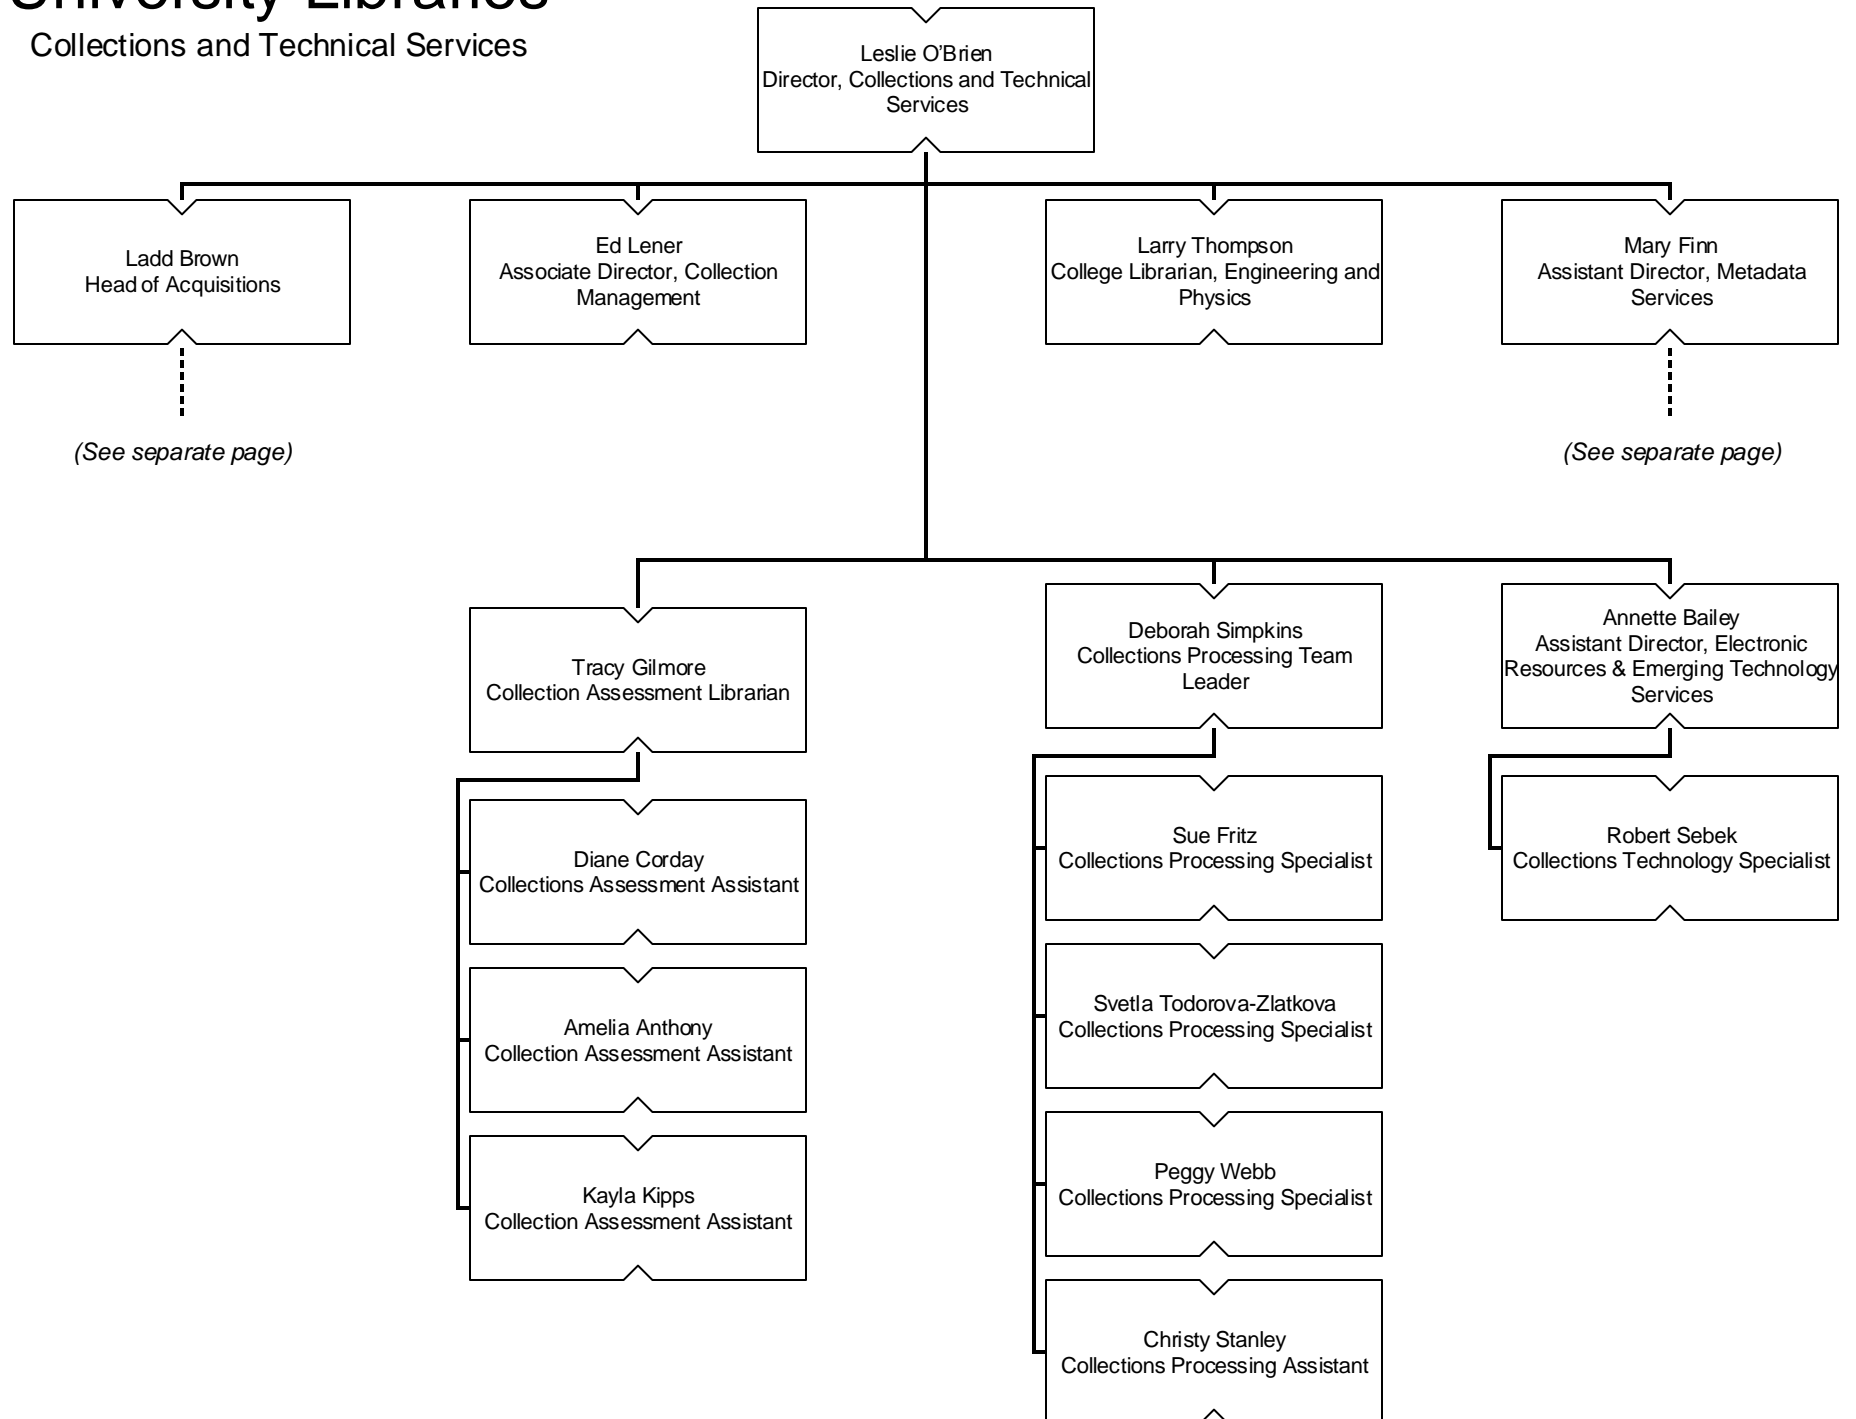

University Libraries

Collections and Technical Services